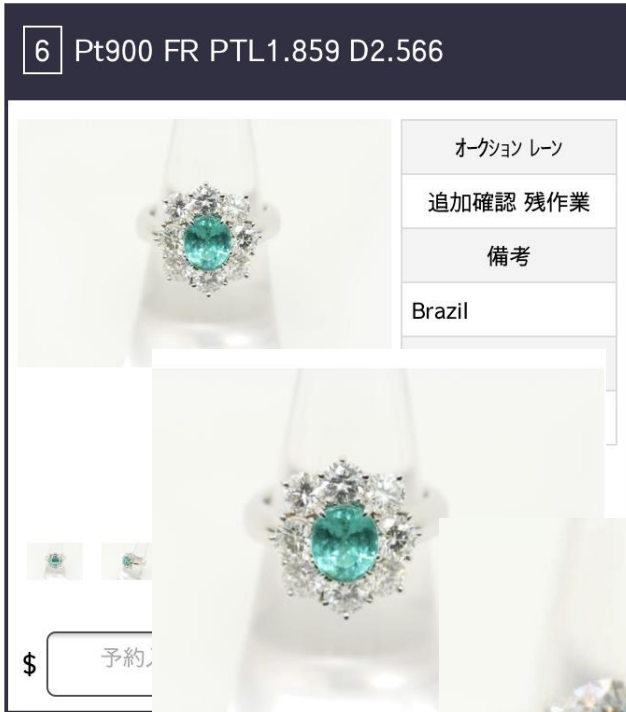

Further Information

●Take a zoom in / out

Especially when you are checking photos on our online platform!

●Switch on / off sounds

These two icons refer to the sound effects of countdown and new bid has placed respectively.

Sound effects could be turned on / off when you click on the icon.