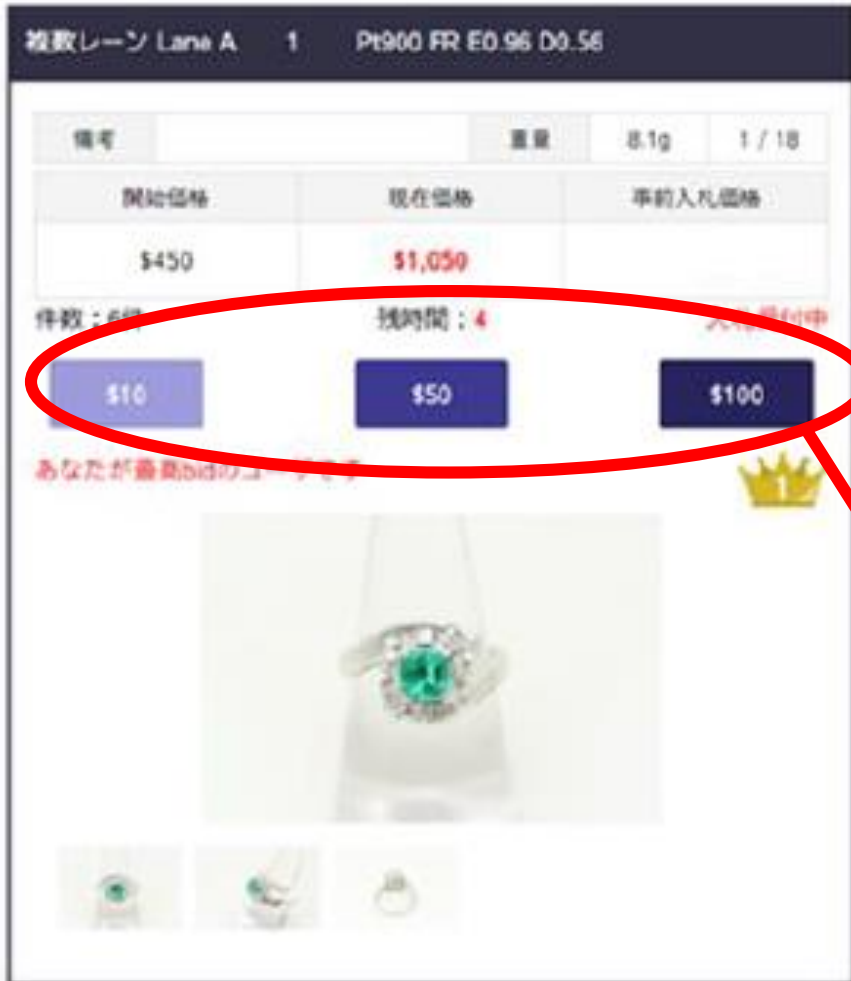

Real-time Bidding

●Priority

If user A's preset bid price **is same as** user B who bid during the real-time bidding, the priority would be **given to user B.**

Real-time bidding > Preset Bid

●Additional information to bid increment

User is able to place bids by pressing "$10" despite the current highest bid is over $1,000, since the starting price is below $1,000.

More detail on page 13